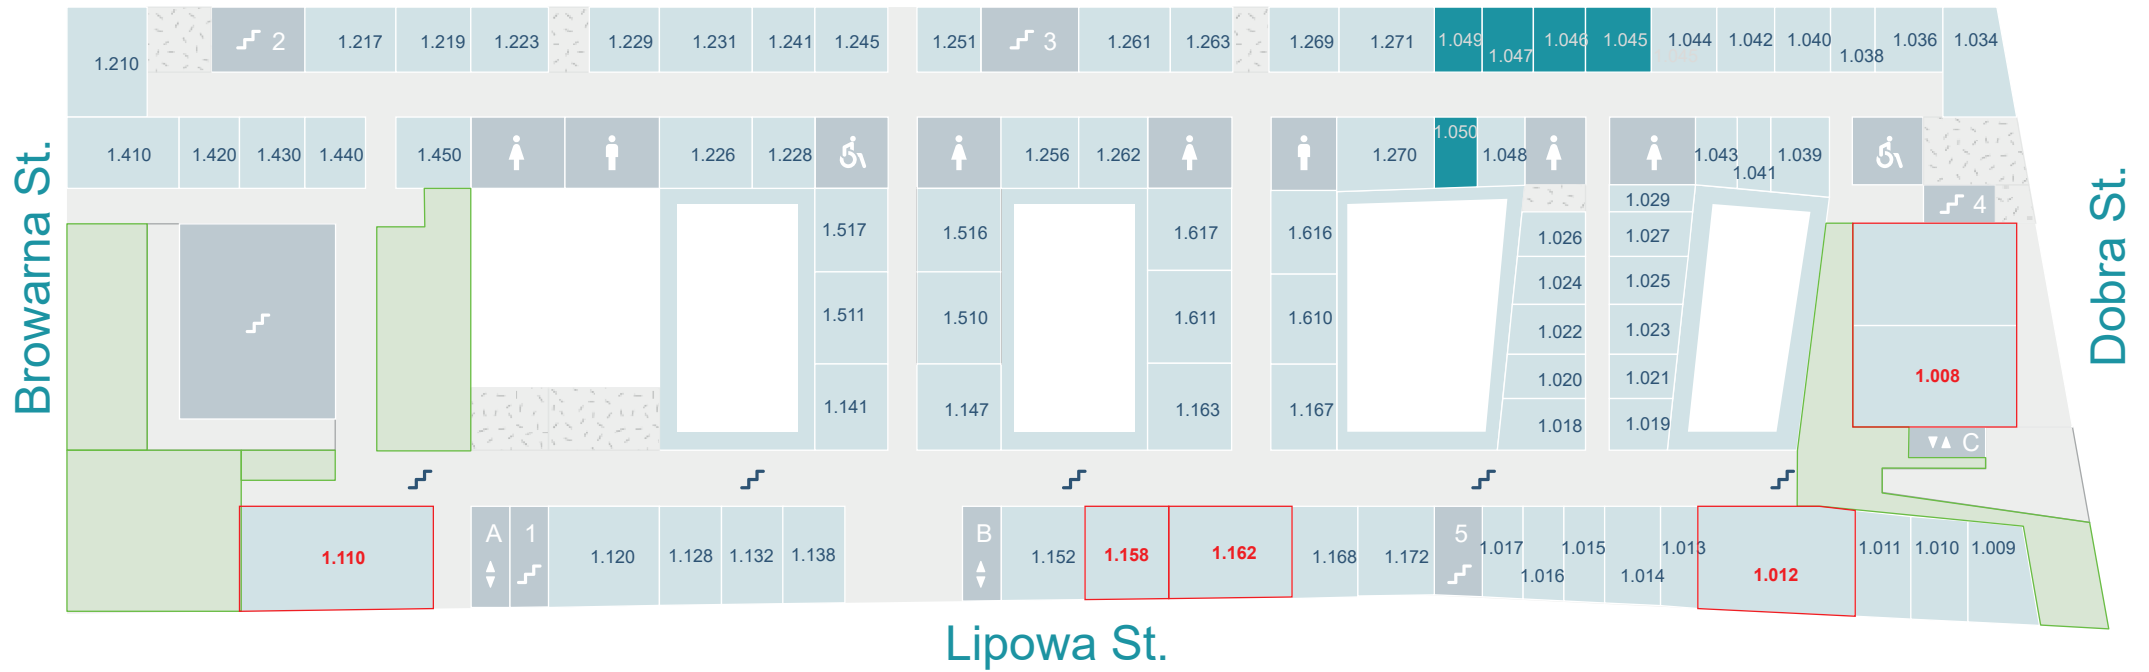

# Dobra 55: ground floor

# Dobra 55: 1st floor

 lifts
  stairs
  WC

 catering

# Dobra 55: 3rd floor